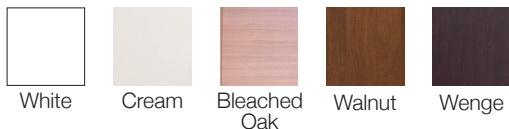

TOPMixColor - 2Panel

TOPTexture

The popular interior door series with Laminato coating, a product of RB-DOORS, in a variety of colors and textures. The special and tasteful finish of this interior door series will upgrade any room in home or office. This collection caters to contemporary taste with its wide range of colors and textures marked at the right price.

Ironmongery

Heavy duty pipe hinges

Selection of Options

A selection of glazing options available for interior doors • Aluminum striping

Dimensions

Height: 2.05 M (Including door frame) • Opening Width: 70/80/90 (Customized production can be requested for widths of 60/100 cm)
*door frame widths of over 14 cm can be requested (Customized production)

Finishes

Selection of Handles

Wenge

Walnut - with Japanese glazing

Walnut

Rovero - Bleached Oak

Biancho (white)

The MILLENNIUM Series