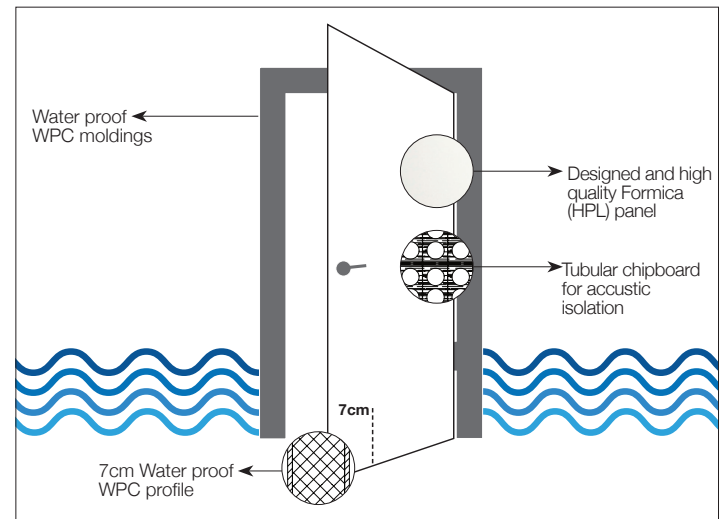

The TOP Series

RB-DOORS' TOP Series is among the most advanced and technological interior doors available on the market. The prestigious TOP series interior doors boast a high resistance to water related damage keeping this top quality collection stylish and elegant. All doors in this series are made with a tubular chipboard filling and rubber seal for acoustic insulation, magnetic lock for silent locking and wide telescopic and adjustable architraves.

The doors are manufactured in a range of colors and finishes in the RB-DOORS factory, keeping with the company's highest standards for quality and excellence.

General Information Door leaf with tubular chipboard filling and high quality formica (HPL) finish • Silent magnetic locking • Laminato covered door frame in 9.5/12/14 cm widths • Water resistant WPC architraves • Surrounding seal for noise reduction

Ironmongery Heavy duty pipe hinges

Selection of Options **TOP** MixColor – Door panel oven-baked paint finish in white/cream color shades

TOP Texture- Formica with a decorative texture in white/cream color shades

TOP Acoustic – For high level of acoustic insulation

Upgrade your door with designs combining windows, glazing, fluting and decorative aluminum colored striping.

Dimensions Height: 2.05 M (Including door frame). Available in 215 cm • Opening Width: 70/80/90 (Customized production can be requested for widths of 60/100 cm)

*door frame widths of over 14 cm can be requested (Customized production)

Selection of Handles